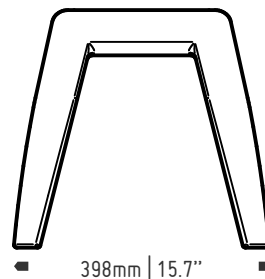

420mm | 16.5"

502mm | 19.8"

398mm | 15.7"

milk

The milk crate just got a whole lot cooler...

Inspired by the hardworking, super-stackable and utilitarian milk crate, Luxxbox now brings you the Milk stool. A mean space-saver, with its bi-directional stacking system, the Milk stool is perfect when you've got extra people in your space. Indoors or out, it's a smooth talker in a back alley, just waiting for the conversation to heat up.

key features

100% recyclable

- _ easy to stack
- _ stack height of 10 milk stools is 1140mm | 3.7'
- _ hardwearing and durable
- _ UV resistant interior/exterior
- _ GECA environmental certification
- _ 5 year warranty
- _ designed and made in Australia