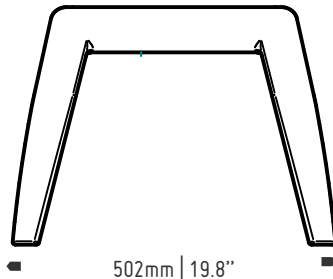

420mm | 16.5"

502mm | 19.8"

398mm | 15.7"

milk

The milk crate just got a whole lot cooler...

Inspired by the hardworking, super-stackable and utilitarian milk crate, Luxxbox now brings you the Milk stool. A mean space-saver, with its bi-directional stacking system, the Milk stool is perfect when you've got extra people in your space. Indoors or out, it's a smooth talker in a back alley, just waiting for the conversation to heat up.

key features

100% recyclable

- _ easy to stack
- _ stack height of 10 milk stools is 1140mm | 3.7'
- _ hardwearing and durable
- _ UV resistant interior/exterior
- _ GECA environmental certification
- _ 5 year warranty
- _ designed and made in Australia